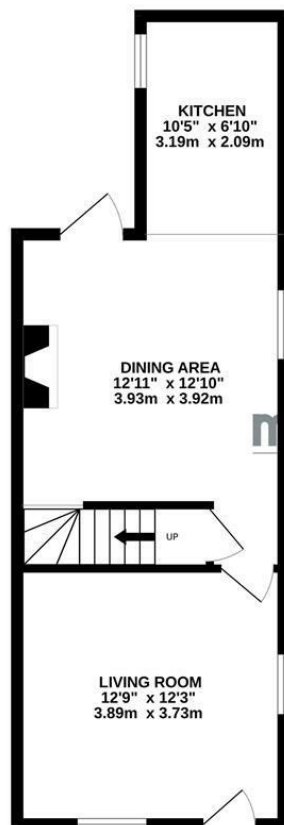

matthew thomas
sales • management • lettings

TOTAL FLOOR AREA: 858 sq.ft. (79.7 sq.m.) approx.