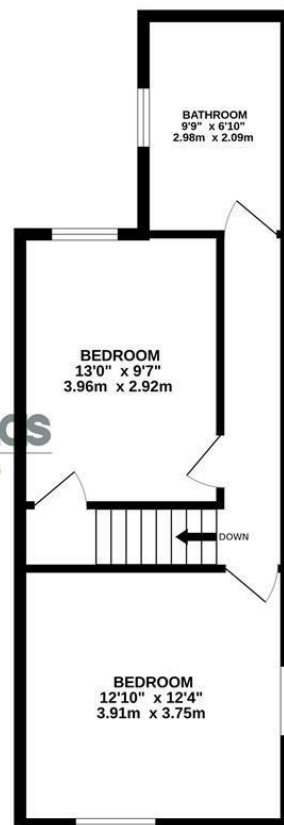

matthew thomas
sales • management • lettings

TOTAL FLOOR AREA: 858 sq.ft. (79.7 sq.m.) approx.